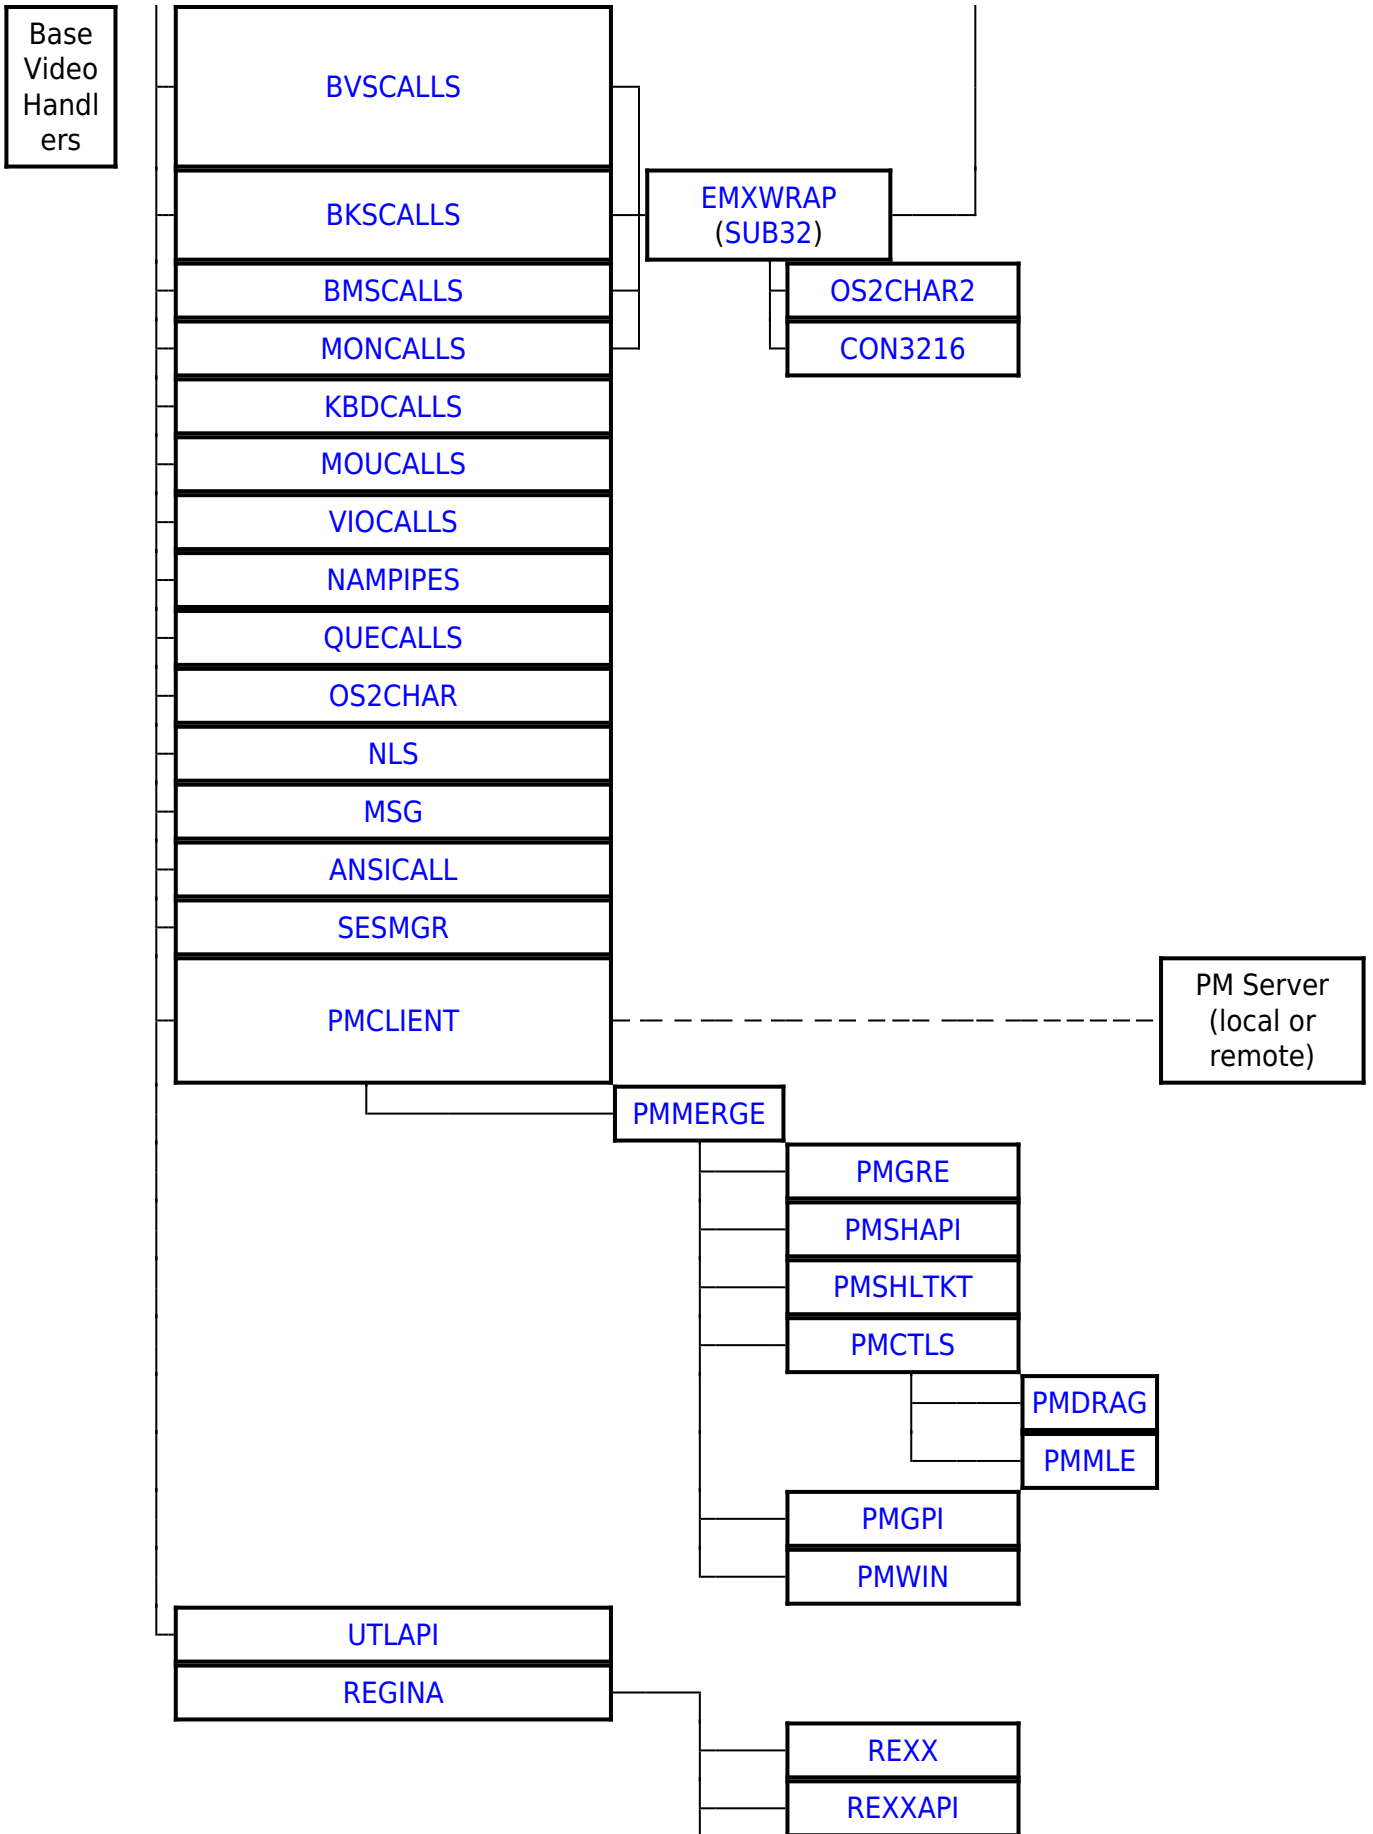

Please help to find info about enries marked as *No info*

BDWPCLS

Ordinal	Name	Desc	Status
1	BDWPSDLG_is_DOS_prgm		
2	BDWPSDLG_PageSettings		
3	BDWPSDLG_BidiValError		
4	IsHebrewSystem		
5	BDWPSDLG_setup		
6	FindRunningBidiSettings		
7	BDWPSDLG_LoadDlg		
8	BDWPSDLG_ResetEnv		
9	BDWPSDLG_ModifyEnv		
10	BDWPSDLG_Verify_BidiSettings		
11	BDWPSDLG_getMRI_Lang		
12	BDWPSDLG_setMRI_Lang		

OS/2 DLLs	
Base API	DOSCALLS EMXWRAP SUB32 ANSICALL NLS MSG MONCALLS KBDSCALLS MOUCALLS VIOCALLS SESMGR BKSCALLS BMSCALLS BVSCALLS NAMPIPES QUECALLS OS2CHAR
Bidirectional NLS	BDCALLS BDCALLS32 BDIME BDBVH BDVIEW BDWPCLS BIDIPM PMBIDI
Unicode API	UCONV UNIKBD LIBUNI
BVH (Base Video Handlers)	BVHINIT BVHMPA BVHVGA BVHSVGGA BVHWNDW
GRADD subsystem	VMAN SOFTDRAW GRE2VMAN GENGRADD
IPF (Information Presentation facility)	HELPMGR HPMGRMRI MINXOBJ IBMHMGR NEWVIEW MINXMRI ERRTXT
REXX	REXX REXXAPI REXXUTIL REGINA
The core PM DLL's	PMMERGE PMMRGRES PMSHAPI PMSHLTKT PMGRE PMGPI PMDRAG PMCTLS PMMLE PMSPL PMVIOP PMWIN
Open32	PMWINX MIRRORS REGISTRY
Intelligent Font Interface drivers	PMATM TRUETYPE PMUNIF FREETYPE PMPRE
Data Exchange	PMCLIP PMDDE PMDDEML
VDM PM interface	PMVDMH PMVDMP SEAMLESS SHIELD
WPS	PMWP PMWPMRU PMVDDROP
Miscellaneous	PMPIC PMTKT MVDM
SOM API	SOM SOMC