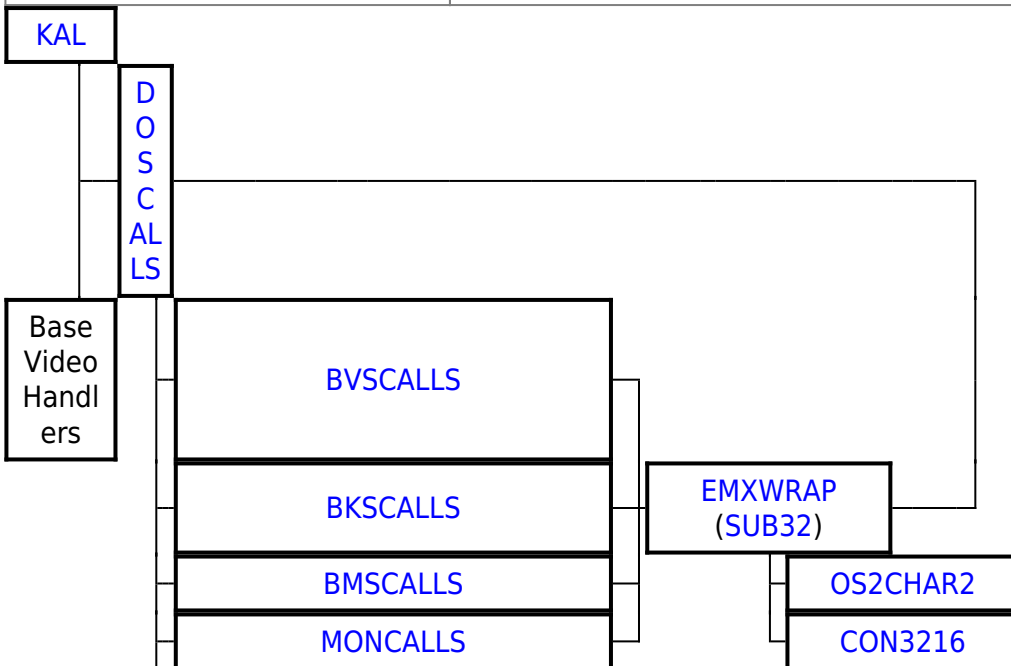

Please help to find info about enries marked as *No info*

SOFTDRAW

Ordinal	Name	Desc	Status
1	SDEntry		
2	SDBitBlt		
3	SDLine		

OS/2 DLLs	
Base API	DOSCALLS EMXWRAP SUB32 ANSICALL NLS MSG MONCALLS KBDSCALLS MOUCALLS VIOCALLS SESMGR BKSCALLS BMSCALLS BVSCALLS NAMPIPES QUECALLS OS2CHAR
Bidirectional NLS	BDCALLS BDCALLS32 BDIME BDBVH BDVIEW BDWPCLS BIDIPM PMBIDI
Unicode API	UCONV UNIKBD LIBUNI
BVH (Base Video Handlers)	BVHINIT BVHMPA BVHVGGA BVHSVGGA BVHWNDW
GRADD subsystem	VMAN SOFTDRAW GRE2VMAN GENGRADD
IPF (Information Presentation facility)	HELPMGR HPMGRMRI MINXOBJ IBMHMGR NEWVIEW MINXMRI ERRTXT
REXX	REXX REXXAPI REXXUTIL REGINA
The core PM DLL's	PMMERGE PMMRGRES PMSHAPI PMSHLTKT PMGRE PMGPI PMDRAG PMCTLS PMMLE PMSPL PMVIOP PMWIN
Open32	PMWINX MIRRORS REGISTRY
Intelligent Font Interface drivers	PMATM TRUETYPE PMUNIF FREETYPE PMPRE
Data Exchange	PMCLIP PMDDE PMDDEML
VDM PM interface	PMVDMH PMVDMP SEAMLESS SHIELD
WPS	PMWP PMWPMRU PMVDDROP
Miscellaneous	PMPIC PMTKT MVDM
SOM API	SOM SOMC

2016/07/25 02:16 · prokushev · 0 Comments

From: <https://osfree.org/doku/> - **osFree wiki**

Permanent link: <https://osfree.org/doku/doku.php?id=en:docs:os2:modules:softdraw>

Last update: **2016/08/04 05:59**