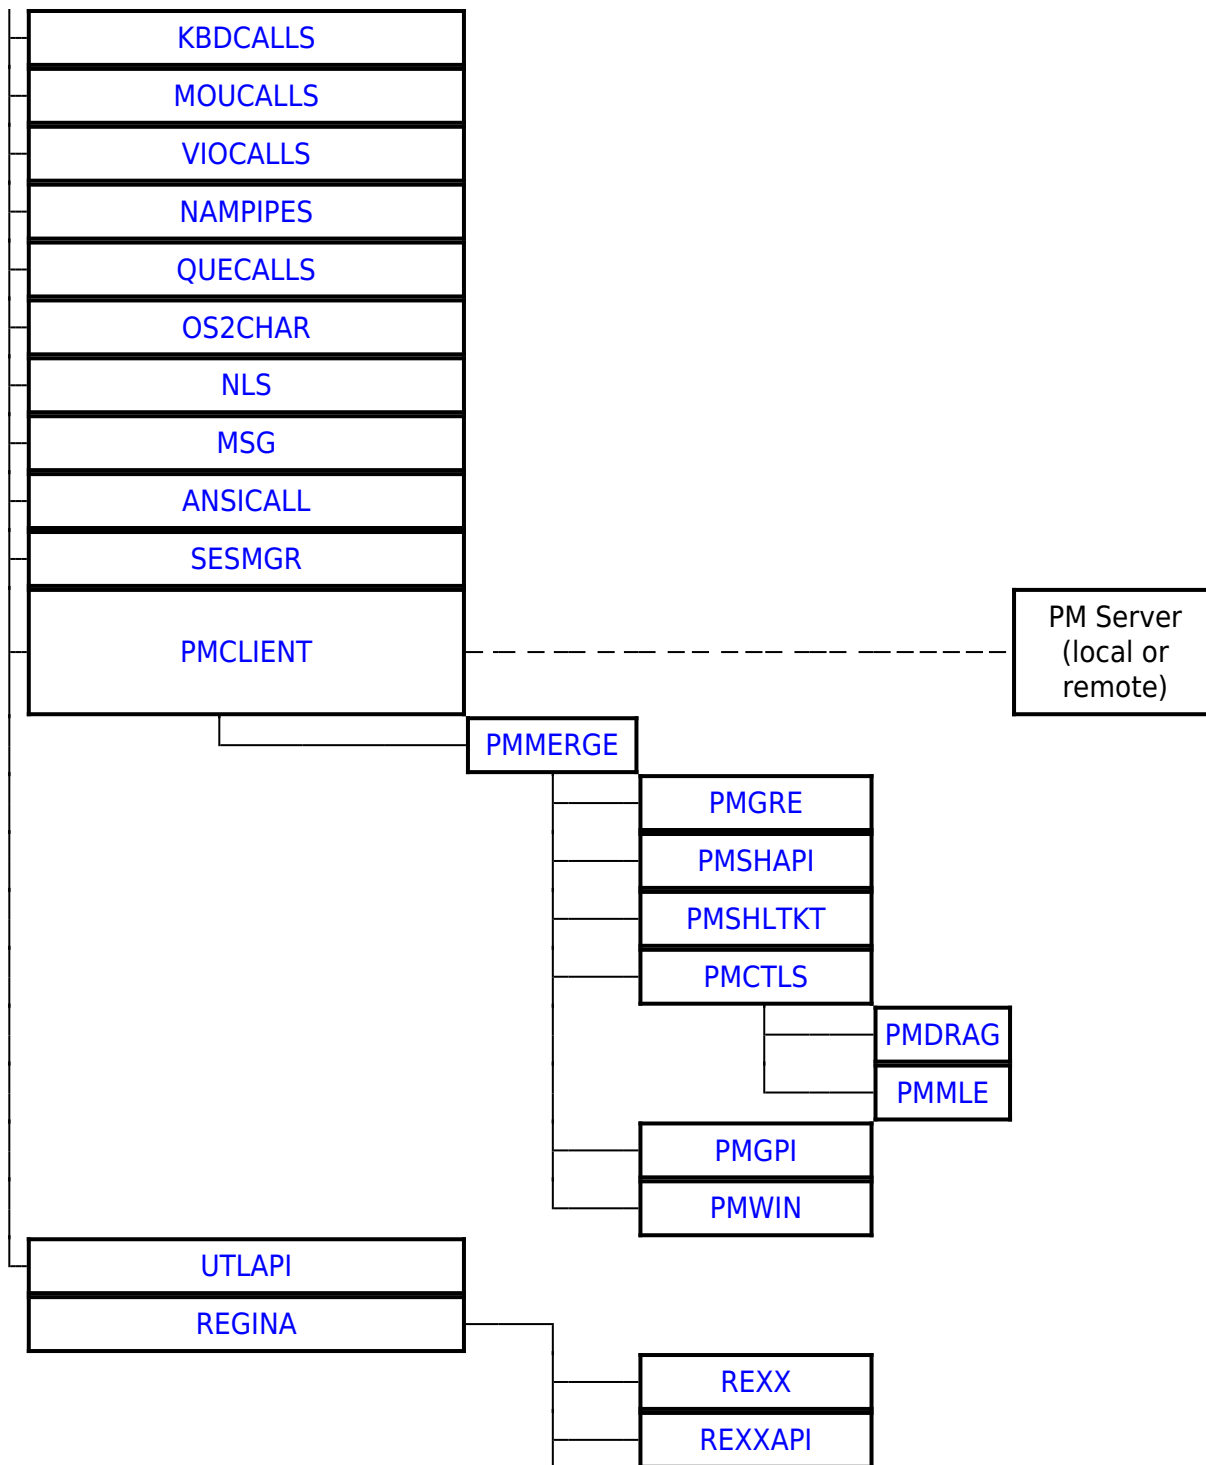

Please help to find info about enries marked as *No info*

SOFTDRAW

Ordinal	Name	Desc	Status
1	SDEntry		
2	SDBitBlt		
3	SDLine		

OS/2 DLLs	
Base API	DOSCALLS EMXWRAP SUB32 ANSICALL NLS MSG MONCALLS KBDSCALLS MOUCALLS VIOCALLS SESMGR BKSCALLS BMSCALLS BVSCALLS NAMPIPES QUECALLS OS2CHAR
Bidirectional NLS	BDCALLS BDCALLS32 BDIME BDBVH BDVIEW BDWPCLS BIDIPM PMBIDI
Unicode API	UCONV UNIKBD LIBUNI
BVH (Base Video Handlers)	BVHINIT BVHMPA BVHVGGA BVHSVGGA BVHWNDW
GRADD subsystem	VMAN SOFTDRAW GRE2VMAN GENGRADD
IPF (Information Presentation facility)	HELPMGR HPMGRMRI MINXOBJ IBMHMGR NEWVIEW MINXMRI ERRTXT
REXX	REXX REXXAPI REXXUTIL REGINA
The core PM DLL's	PMMERGE PMMRGRES PMSHAPI PMSHLTKT PMGRE PMGPI PMDRAG PMCTLS PMMLE PMSPL PMVIOP PMWIN
Open32	PMWINX MIRRORS REGISTRY
Intelligent Font Interface drivers	PMATM TRUETYPE PMUNIF FREETYPE PMPRE
Data Exchange	PMCLIP PMDDE PMDDEML
VDM PM interface	PMVDMH PMVDMP SEAMLESS SHIELD
WPS	PMWP PMWPMRU PMVDDROP
Miscellaneous	PMPIC PMTKT MVDM
SOM API	SOM SOMC

2016/07/25 02:16 · prokushev · 0 Comments

From: <https://osfree.org/doku/> - **osFree wiki**

Permanent link: <https://osfree.org/doku/doku.php?id=en:docs:os2:modules:softdraw>

Last update: **2016/08/04 05:59**