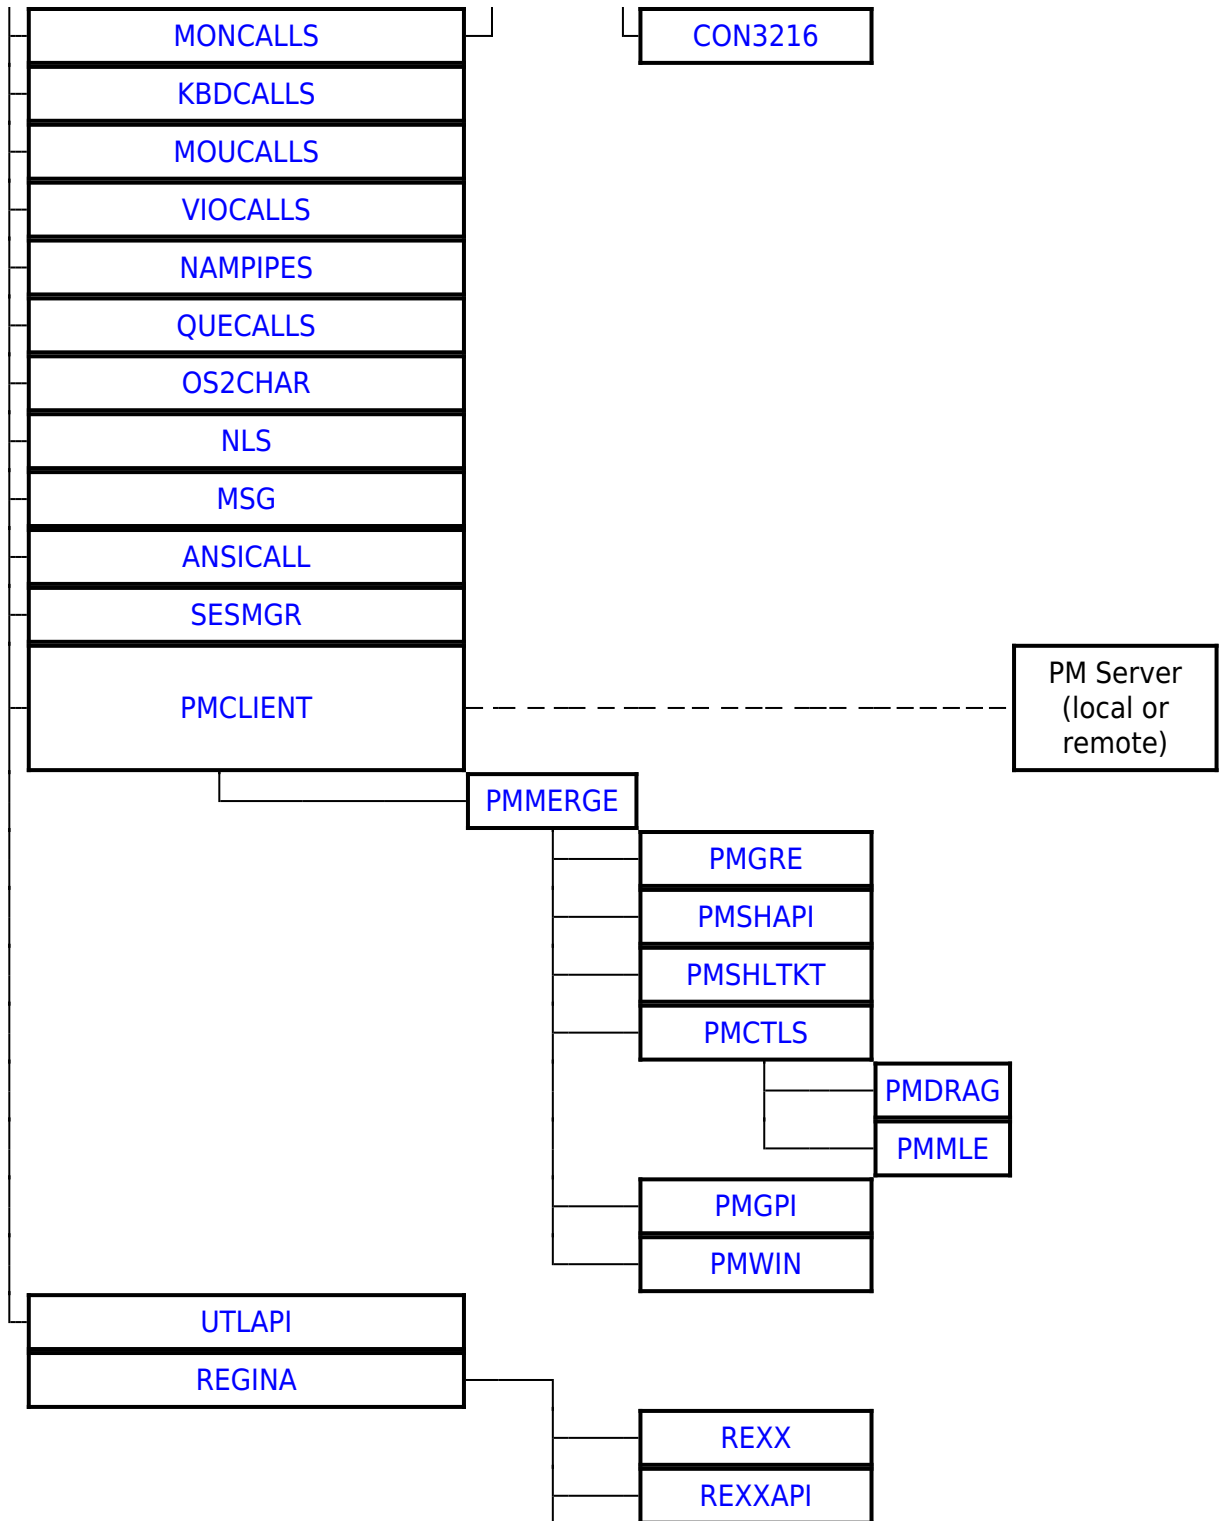

2016/07/25 02:16 · prokushev · 0 Comments

From: <http://osfree.org/doku/> - **osFree wiki**

Permanent link: <http://osfree.org/doku/doku.php?id=en:docs:os2:modules:som>

Last update: **2024/11/19 06:52**