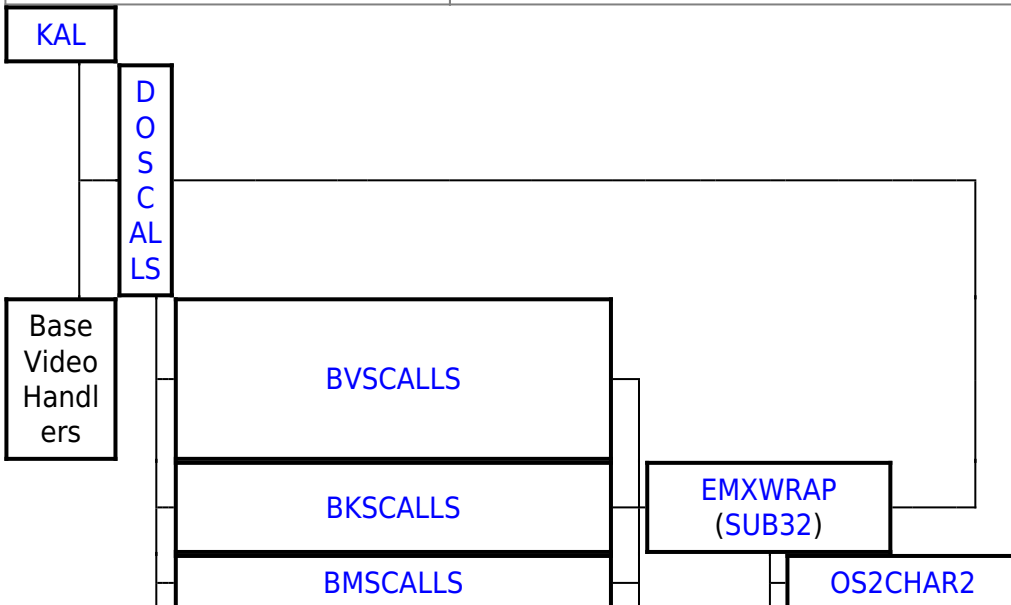

Ordinal	Name	Desc	Status
37	somResolve		Done
38	somSaveMetrics		Done
39	somSetExpectedIds		
40	somStringFromId		
41	somTest		Done
42	somTestCls		
43	somTotalRegIds		
44	somUniqueKey		
45	somVprintf		Done
46	somWriteMetrics		Done
47	somDataResolve		

OS/2 DLLs

Base API	DOSCALLS EMXWRAP SUB32 ANSICALL NLS MSG MONCALLS KBDSCALLS MOUCALLS VIOCALLS SESMGR BKSCALLS BMSCALLS BVSCALLS NAMPIPES QUECALLS OS2CHAR
Bidirectional NLS	BDCALLS BDCALLS32 BDIME BDBVH BDVIEW BDWPCLS BIDIPM PMBIDI
Unicode API	UCONV UNIKBD LIBUNI
BVH (Base Video Handlers)	BVHINIT BVHMPA BVHVGA BVHSVGA BVHWNDW
GRADD subsystem	VMAN SOFTDRAW GRE2VMAN GENGRADD
IPF (Information Presentation facility)	HELPMGR HPMGRMRI MINXOBJ IBMHMGR NEWVIEW MINXMRI ERRTXT
REXX	REXX REXXAPI REXXUTIL REGINA
The core PM DLL's	PMMERGE PMMRGRES PMSHAPI PMSHLTKT PMGRE PMGPI PMDRAG PMCTLS PMMLE PMSPL PMVIOF PMWIN
Open32	PMWINX MIRRORS REGISTRY
Intelligent Font Interface drivers	PMATM TRUETYPE PMUNIF FREETYPE PMPRE
Data Exchange	PMCLIP PMDDE PMDDEML
VDM PM interface	PMVDMH PMVDMP SEAMLESS SHIELD
WPS	PMWP PMWPMRU PMVDDROP
Miscellaneous	PMPIC PMTKT MVDM
SOM API	SOM SOMC