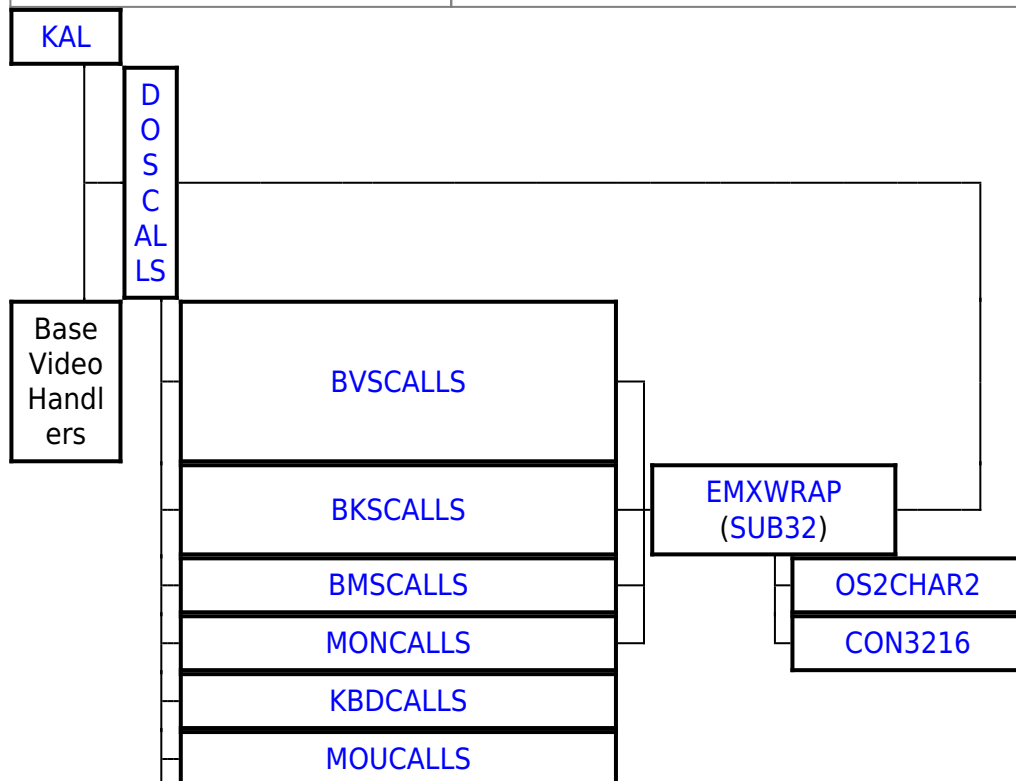

Please help to find info about enries marked as *No info*

ERRTXT

Ordinal	Name	Desc	Status
1	IPFMain		
2	IPFWinProc		

OS/2 DLLs

Base API	DOSCALLS EMXWRAP SUB32 ANSICALL NLS MSG MONCALLS KBDCALLS MOUCALLS VIOCALLS SESMGR BKSCALLS BMSCALLS BVSCALLS NAMPIPES QUECALLS OS2CHAR
Bidirectional NLS	BDCALLS BDCALLS32 BDIME BDBVH BDVIEW BDWPCLS BIDIPM PMBIDI
Unicode API	UCONV UNIKBD LIBUNI
BVH (Base Video Handlers)	BVHINIT BVHMPA BVHVGA BVHSVGA BVHWNDW
GRADD subsystem	VMAN SOFTDRAW GRE2VMAN GENGRADD
IPF (Information Presentation facility)	HELPMGR HPMGRMRI MINXOBJ IBMHMGR NEWVIEW MINXMRI ERRTXT
REXX	REXX REXXAPI REXXUTIL REGINA
The core PM DLL's	PMMERGE PMMRGRES PMSHAPI PMSHLTKT PMGRE PMGPI PMDRAG PMCTLS PMMLE PMSPL PMVIOP PMWIN
Open32	PMWINX MIRRORS REGISTRY
Intelligent Font Interface drivers	PMATM TRUETYPE PMUNIF FREETYPE PMPRE
Data Exchange	PMCLIP PMDDE PMDDEML
VDM PM interface	PMVDMH PMVDMP SEAMLESS SHIELD
WPS	PMWP PMWPMRU PMVDDROP
Miscellaneous	PMPIC PMTKT MVDM