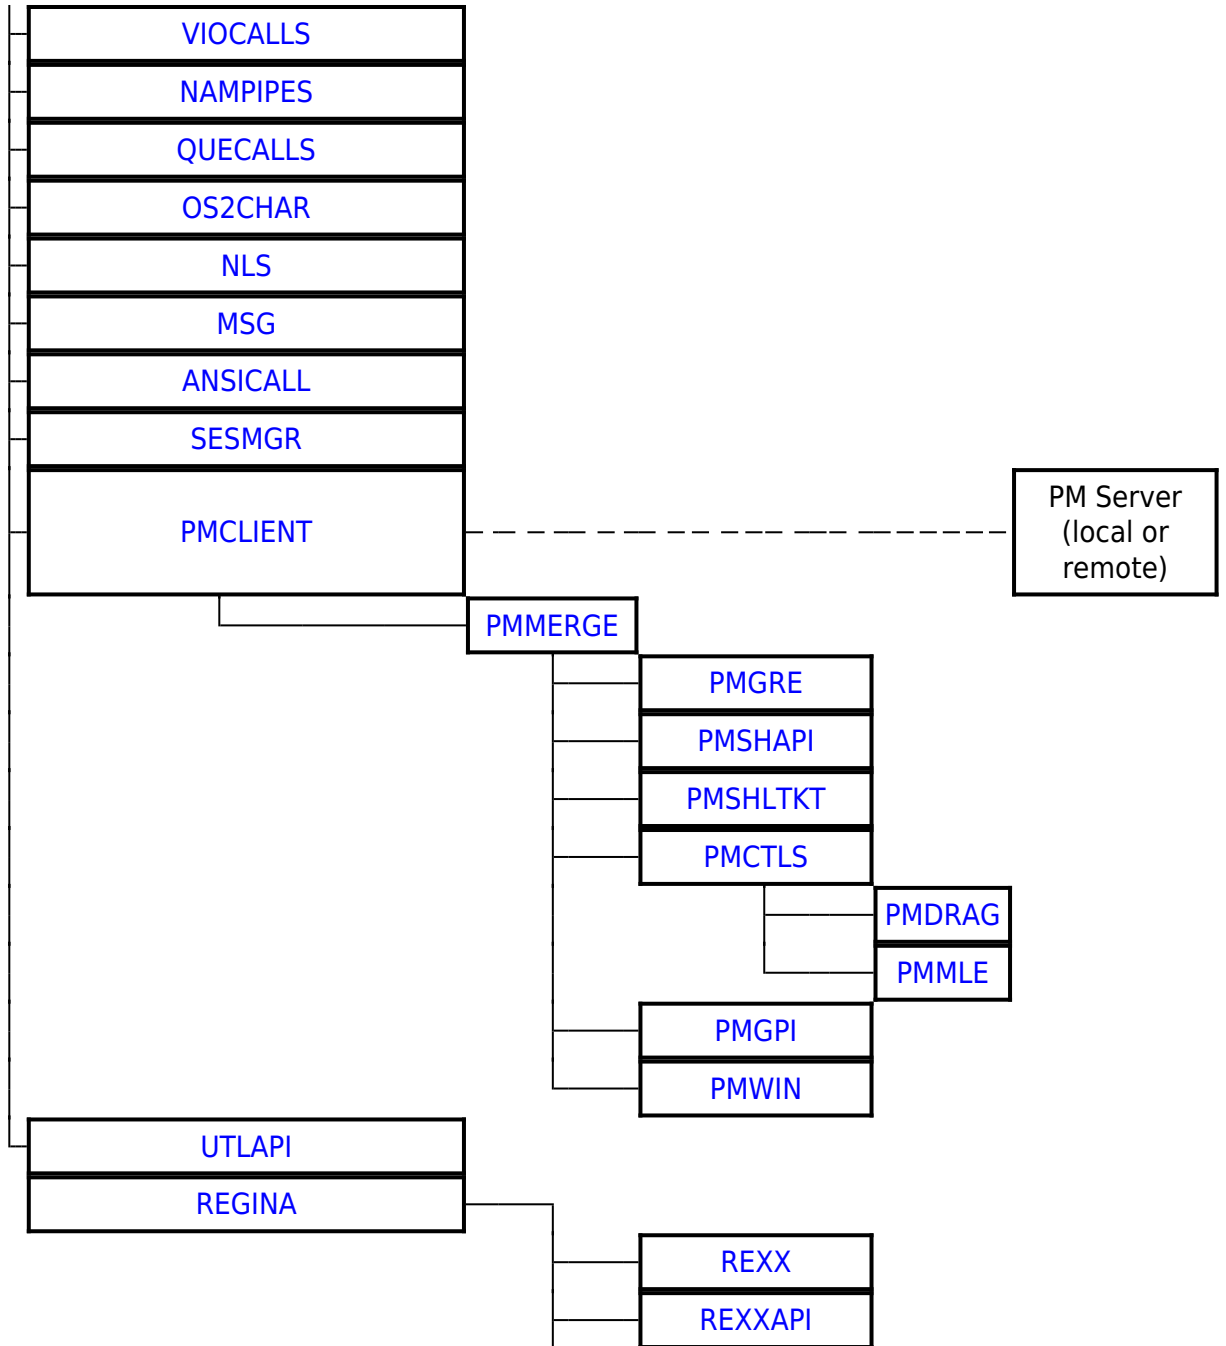

Please help to find info about enries marked as *No info*

ERRTXT

Ordinal	Name	Desc	Status
1	IPFMain		
2	IPFWinProc		

OS/2 DLLs

Base API	DOSCALLS EMXWRAP SUB32 ANSICALL NLS MSG MONCALLS KBDCALLS MOUCALLS VIOCALLS SESMGR BKSCALLS BMSCALLS BVSCALLS NAMPIPES QUECALLS OS2CHAR
Bidirectional NLS	BDCALLS BDCALLS32 BDIME BDBVH BDVIEW BDWPCLS BIDIPM PMBIDI
Unicode API	UCONV UNIKBD LIBUNI
BVH (Base Video Handlers)	BVHINIT BVHMPA BVHVGA BVHSVGA BVHWNDW
GRADD subsystem	VMAN SOFTDRAW GRE2VMAN GENGRADD
IPF (Information Presentation facility)	HELPMGR HPMGRMRI MINXOBJ IBMHMGR NEWVIEW MINXMRI ERRTXT
REXX	REXX REXXAPI REXXUTIL REGINA
The core PM DLL's	PMMERGE PMMRGRES PMSHAPI PMSHLTKT PMGRE PMGPI PMDRAG PMCTLS PMMLE PMSPL PMVIOP PMWIN
Open32	PMWINX MIRRORS REGISTRY
Intelligent Font Interface drivers	PMATM TRUETYPE PMUNIF FREETYPE PMPRE
Data Exchange	PMCLIP PMDDE PMDDEML
VDM PM interface	PMVDMH PMVDMP SEAMLESS SHIELD
WPS	PMWP PMWPMRU PMVDDROP
Miscellaneous	PMPIC PMTKT MVDM

2016/07/25 02:16 · prokushev · 0 Comments

From:
<http://osfree.org/doku/> - **osFree wiki**

Permanent link:
<http://osfree.org/doku/doku.php?id=en:docs:os2:modules:errtxt>

Last update: **2016/08/04 06:35**