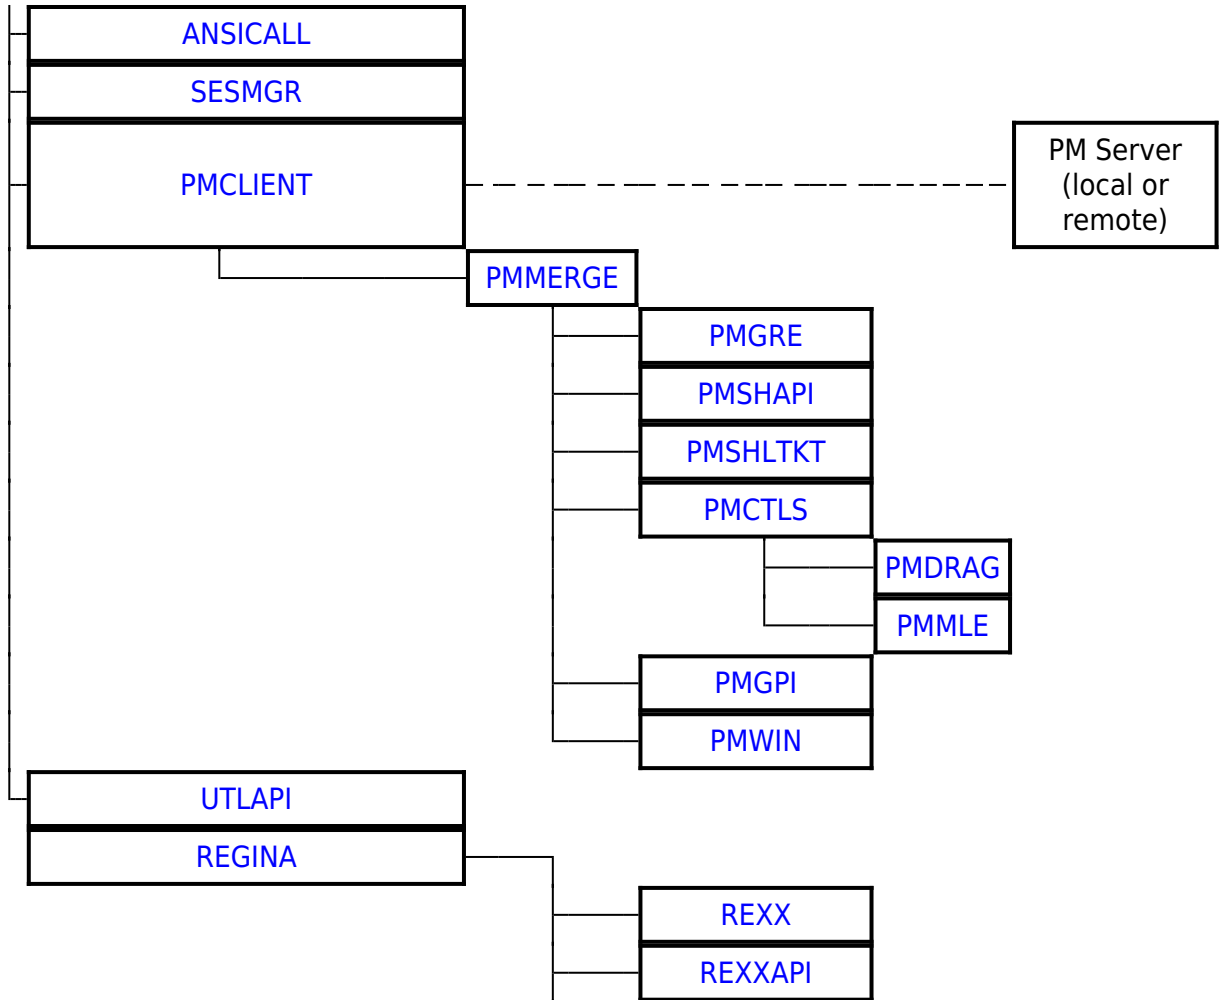

OS/2 DLLs	
Base API	DOSCALLS EMXWRAP SUB32 ANSICALL NLS MSG MONCALLS KBDCALLS MOUCALLS VIOCALLS SESMGR BKSCALLS BMSCALLS BVSCALLS NAMPIPES QUECALLS OS2CHAR
Bidirectional NLS	BDCALLS BDCALLS32 BDIME BDBVH BDVIEW BDWPCLS BIDIPM PMBIDI
Unicode API	UCONV UNIKBD LIBUNI
BVH (Base Video Handlers)	BVHINIT BVHMPA BVHVGGA BVHVSVA BVHWNDW
GRADD subsystem	VMAN SOFTDRAW GRE2VMAN GENGRADD
IPF (Information Presentation facility)	HELPMGR HPMGRMRI MINXOBJ IBMHMGR NEWVIEW MINXMRI ERRTXT
REXX	REXX REXXAPI REXXUTIL REGINA
The core PM DLL's	PMMERGE PMMRGRES PMSHAPI PMSHLTKT PMGRE PMGPI PMDRAG PMCTLS PMMLE PMSPL PMVIOP PMWIN
Open32	PMWINX MIRRORS REGISTRY
Intelligent Font Interface drivers	PMATM TRUETYPE PMUNIF FREETYPE PMPRE
Data Exchange	PMCLIP PMDDE PMDDEML
VDM PM interface	PMVDMH PMVDMP SEAMLESS SHIELD
WPS	PMWP PMWPMRU PMVDDROP
Miscellaneous	PMPIC PMTKT MVDM
SOM API	SOM SOMC

From:  
<http://www.osfree.su/doku/> - **osFree wiki**

Permanent link:  
<http://www.osfree.su/doku/doku.php?id=en:templates:dlls>

Last update: **2024/11/12 14:39**