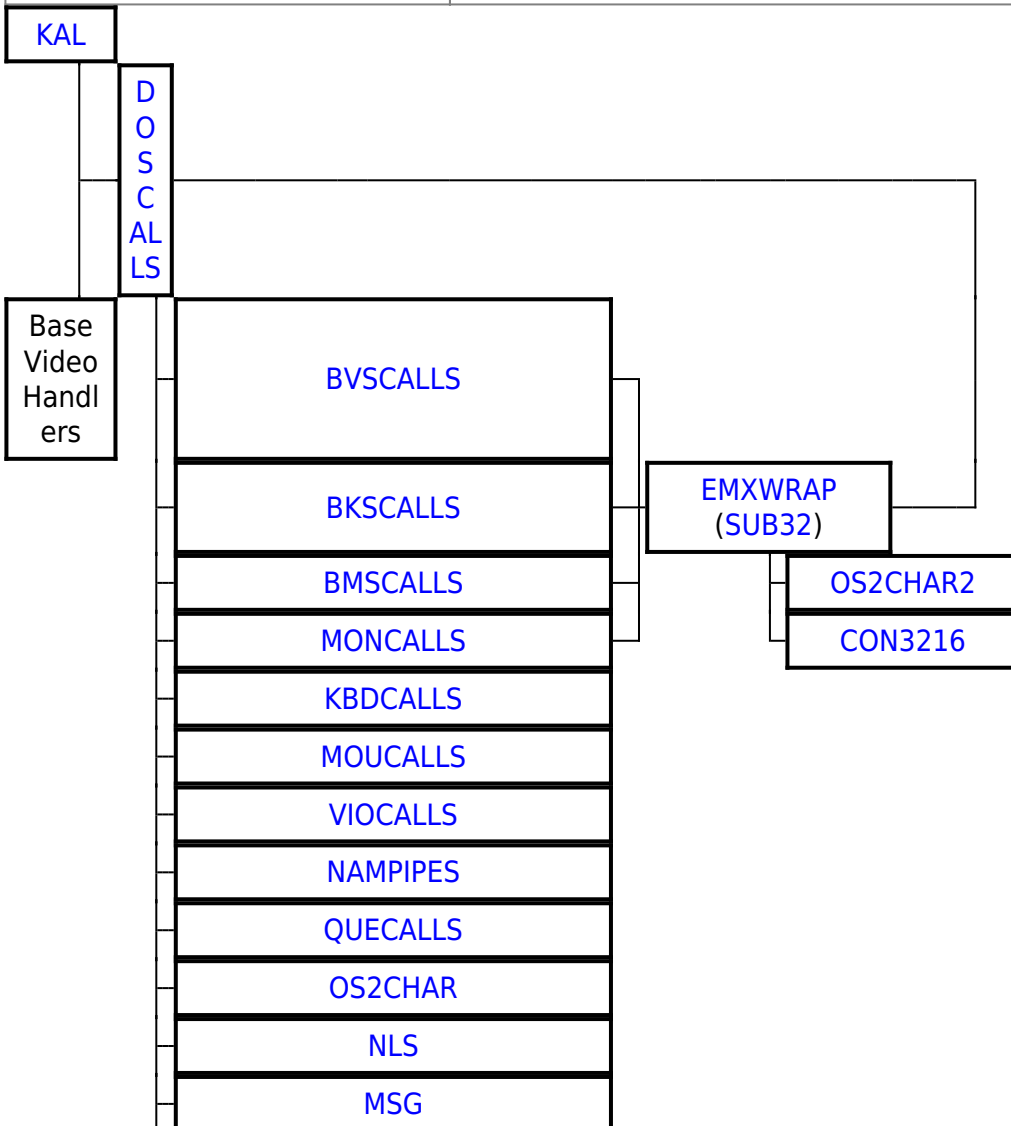

OS/2 DLLs	
Base API	DOSCALLS EMXWRAP SUB32 ANSICALL NLS MSG MONCALLS KBDCALLS MOUCALLS VIOCALLS SESMGR BKSCALLS BMSCALLS BVSCALLS NAMPIPES QUECALLS OS2CHAR
Bidirectional NLS	BDCALLS BDCALLS32 BDIME BDBVH BDVIEW BDWPCLS BIDIPM PMBIDI
Unicode API	UCONV UNIKBD LIBUNI
BVH (Base Video Handlers)	BVHINIT BVHMPA BVHVGGA BVHVSVA BVHWNDW
GRADD subsystem	VMAN SOFTDRAW GRE2VMAN GENGRADD
IPF (Information Presentation facility)	HELPMGR HPMGRMRI MINXOBJ IBMHMGR NEWVIEW MINXMRI ERRTXT
REXX	REXX REXXAPI REXXUTIL REGINA
The core PM DLL's	PMMERGE PMMRGRES PMSHAPI PMSHLTKT PMGRE PMGPI PMDRAG PMCTLS PMMLE PMSPL PMVIOP PMWIN
Open32	PMWINX MIRRORS REGISTRY
Intelligent Font Interface drivers	PMATM TRUETYPE PMUNIF FREETYPE PMPRE
Data Exchange	PMCLIP PMDDE PMDDEML
VDM PM interface	PMVDMH PMVDMP SEAMLESS SHIELD
WPS	PMWP PMWPMRU PMVDDROP
Miscellaneous	PMPIC PMTKT MVDM
SOM API	SOM SOMC