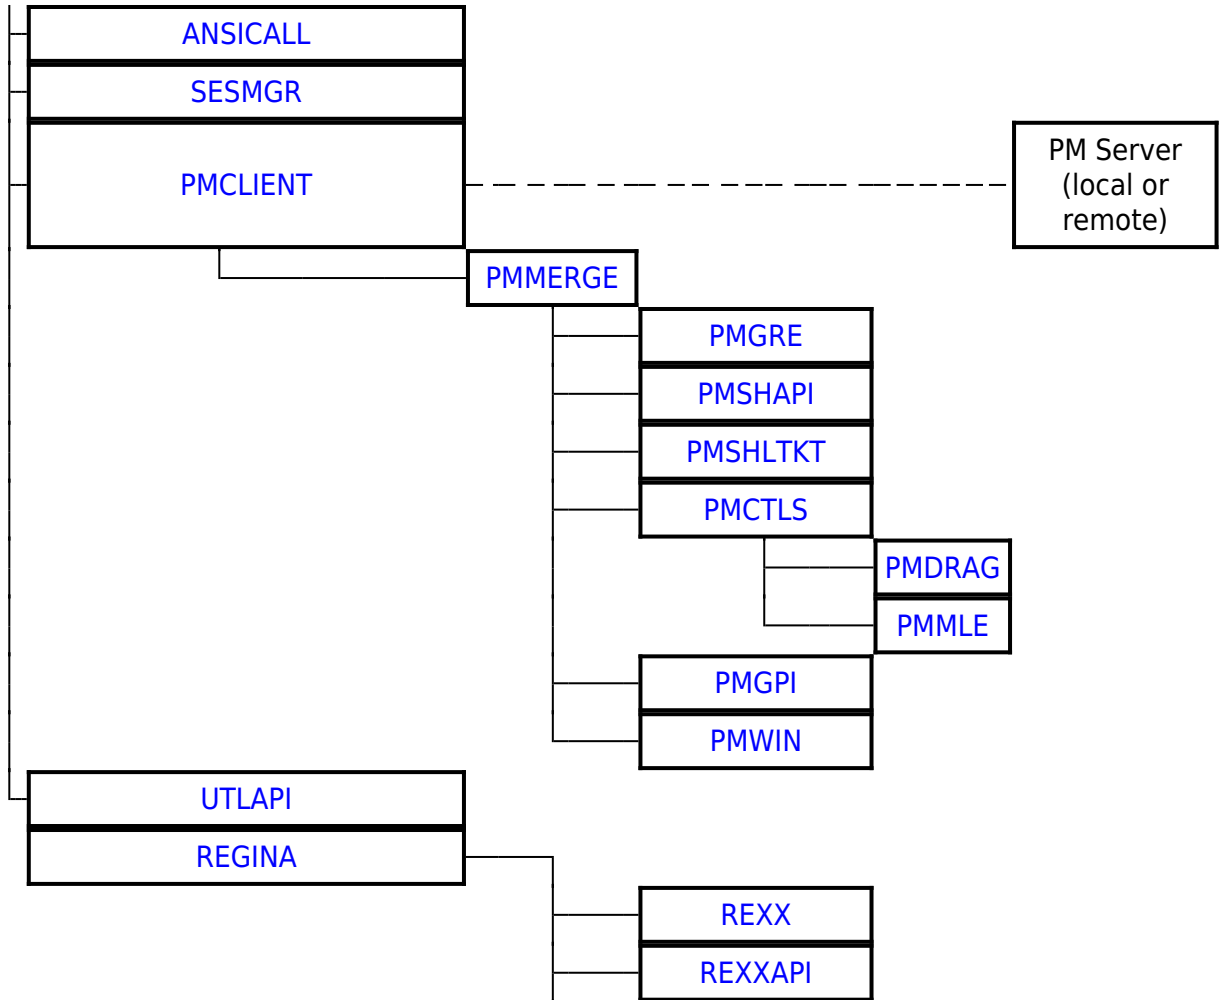

OS/2 DLLs	
Base API	DOSCALLS EMXWRAP SUB32 ANSICALL NLS MSG MONCALLS KBDCALLS MOUCALLS VIOCALLS SESMGR BKSCALLS BMSCALLS BVSCALLS NAMPIPES QUECALLS OS2CHAR
Bidirectional NLS	BDCALLS BDCALLS32 BDIME BDBVH BDVIEW BDWPCLS BIDIPM PMBIDI
Unicode API	UCONV UNIKBD LIBUNI
BVH (Base Video Handlers)	BVHINIT BVHMPA BVHVGGA BVHVSVA BVHWNDW
GRADD subsystem	VMAN SOFTDRAW GRE2VMAN GENGRADD
IPF (Information Presentation facility)	HELPMGR HPMGRMRI MINXOBJ IBMHMGR NEWVIEW MINXMRI ERRTXT
REXX	REXX REXXAPI REXXUTIL REGINA
The core PM DLL's	PMMERGE PMMRGRES PMSHAPI PMSHLTKT PMGRE PMGPI PMDRAG PMCTLS PMMLE PMSPL PMVIOP PMWIN
Open32	PMWINX MIRRORS REGISTRY
Intelligent Font Interface drivers	PMATM TRUETYPE PMUNIF FREETYPE PMPRE
Data Exchange	PMCLIP PMDDE PMDDEML
VDM PM interface	PMVDMH PMVDMP SEAMLESS SHIELD
WPS	PMWP PMWPMRU PMVDDROP
Miscellaneous	PMPIC PMTKT MVDM
SOM API	SOM SOMC

From:
<http://www.osfree.org/doku/> - **osFree wiki**

Permanent link:
<http://www.osfree.org/doku/doku.php?id=en:templates:dlls>

Last update: **2024/11/12 14:39**